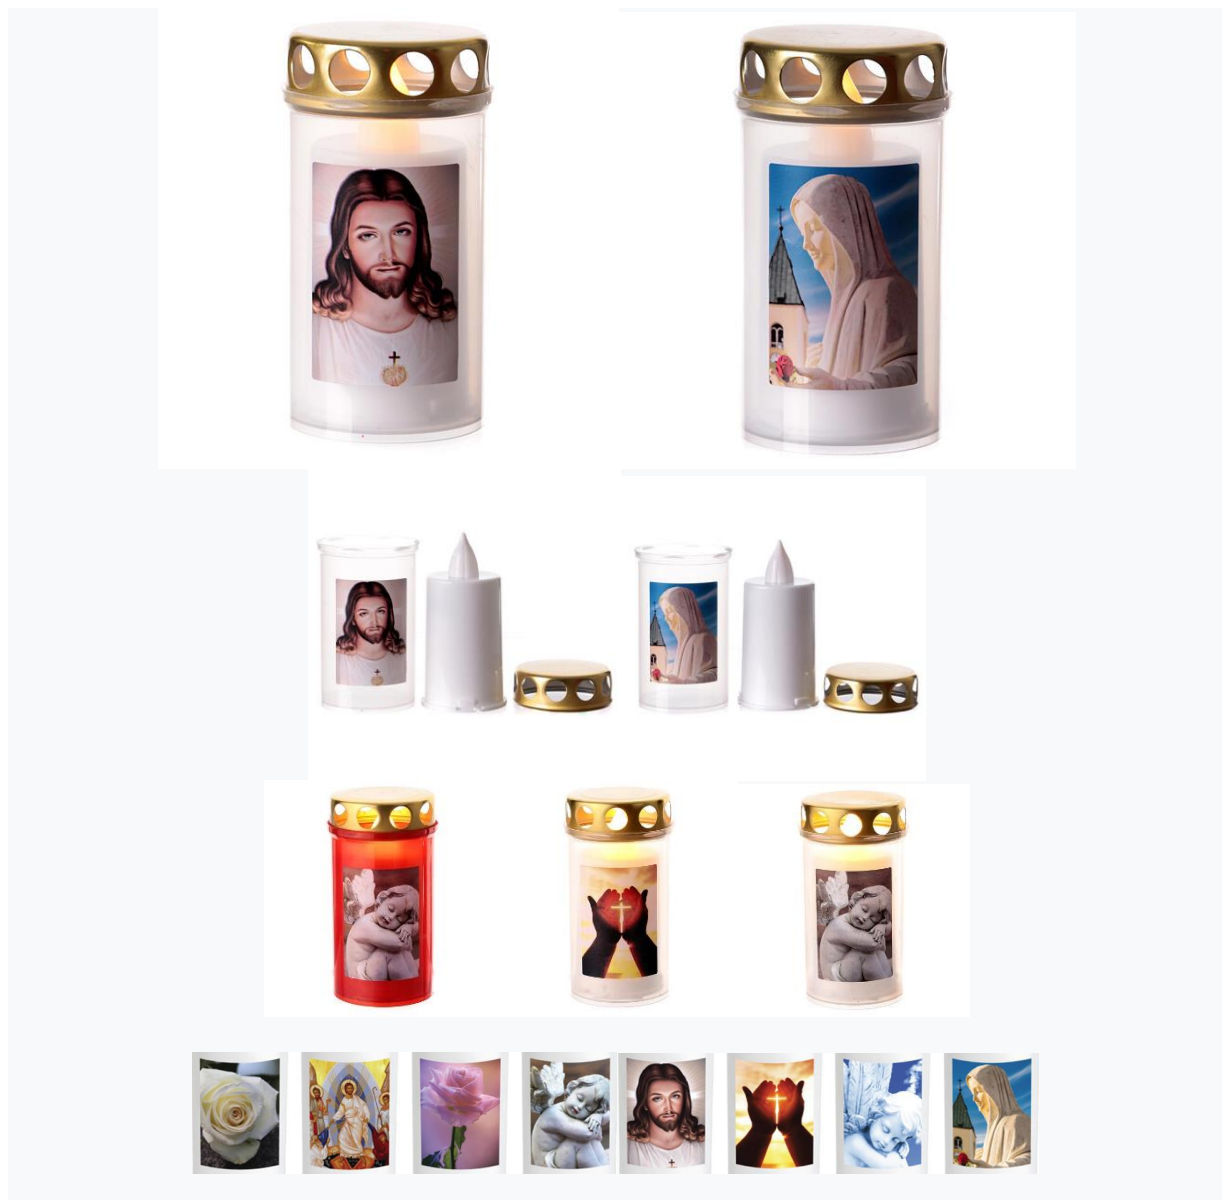

## **LED battery operated memorial candle K0**

**EAN: 3870634079010**

**H 11,5 cm x dia. 6 cm**

**Gross weight: 78 g, deviation in weight:  $\pm 5\%$**

**Duration up to 60 days ( real flame effect ) in red or transparent plastic cup**

**Maximum duration depends on weather conditions**

**2 x 1,5 V AA R6 batteries included**

Plastic color: red or transparent

Innovative "twist to open" changing batteries

Standard packaging: 24 pieces, shelf- ready display box.

## LED battery operated memorial candle K0 with front sticker

**EAN: 3870634079010**

**H 11,5 cm x dia. 6 cm**

**Gross weight: 78 g, deviation in weight:  $\pm 5 \%$**

**Duration up to 60 days ( real flame effect ) in red or transparent plastic cup**