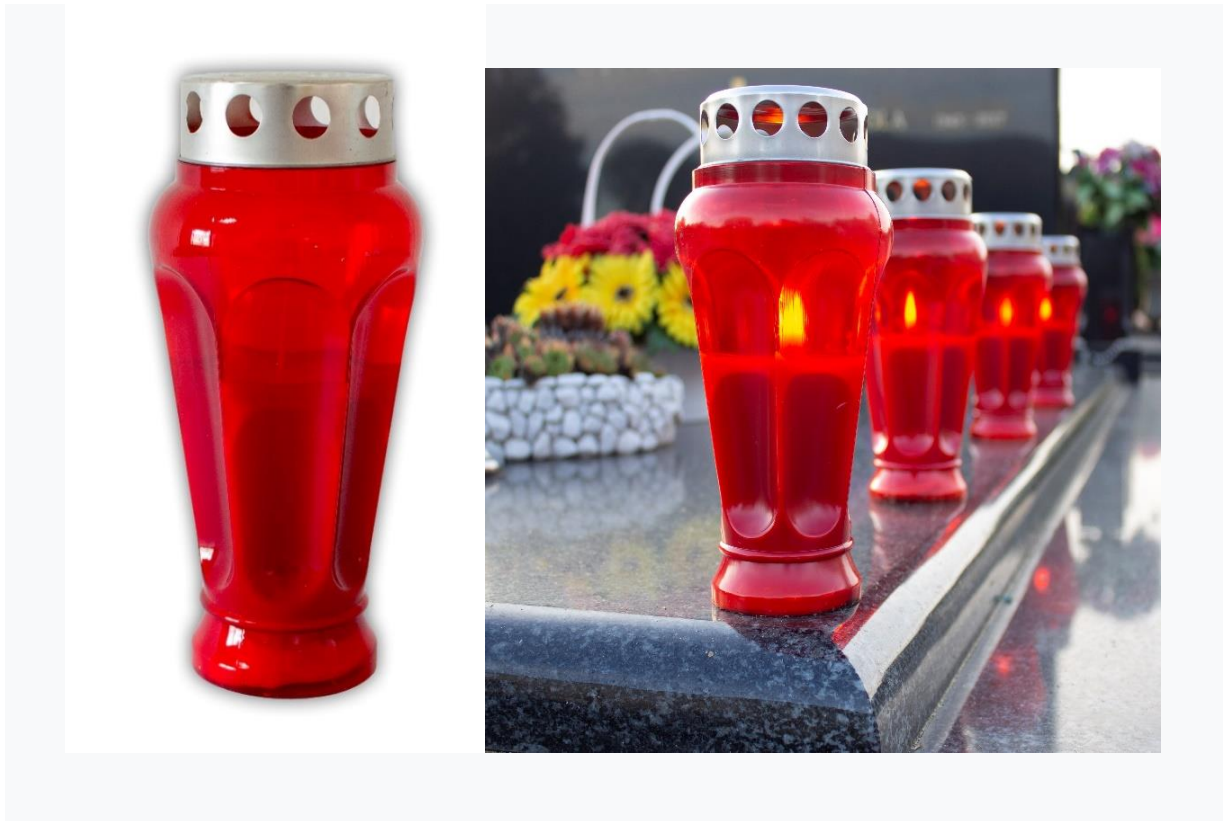

Paraffin memorial candle FERAL

EAN: 3870634051719

H 19,5 cm x dia. 8,7 cm

Gross weight: 130 g, Net weight: 80 g, deviation in weight: $\pm$ 5 %

Burning time: ca. 16 h, depending on weather conditions

Plastic color: red

Standard packaging: 11 pieces, carton tray with shrink foil.

Pallet height ca. 200 cm, 9 trays in 1 row, 10 rows on a pallet,

Total 990 pieces on the pallet, 1 truck 33 ep 32.670 pieces