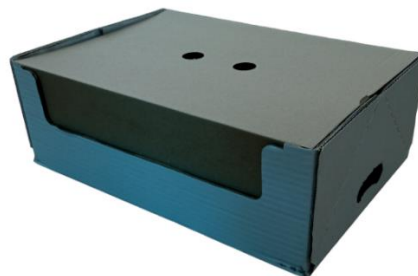

Lumen

CATALOG

PARAFFIN MEMORIAL CANDLES AND REFILLS FILLED WITH PRESSED PARAFFIN CORE

PARAFFIN FOAM FILLED MEMORIAL CANDLES

MULTIPACK PARAFFIN MEMORIAL CANDLES

Pictures of pallets (sandwich and standard palletizing) and transport packagings (carton trays with shrink foil, carton multipack carrier and shelf-ready boxes)

***PARAFFIN MEMORIAL CANDLES AND REFILLS
FILLED WITH PRESSED PARAFFIN CORE***

Memorial candle K0

EAN: 3870634078952

H 11,5 cm x dia. 6 cm

Gross weight: 100 g, Net weight: 80 g, deviation in weight: $\pm 5\%$
Burning time: ca. 1 day, max. 26 h, depending on weather conditions
Plastic color: red and transparent
Cover color: golden
Core: pressed paraffin 80 g
Standard packaging: 24 pieces, carton tray with shrink foil.
Pallet height ca. 200 cm, 9 boxes in 1 row, 15 rows on a pallet,
Total 3.240 pieces on the pallet, 1 truck = 33 ep = 106.920 pieces

Memorial candle K0 (white plastic) with front sticker

EAN: 3870634051788

H 11,5 cm x dia. 6 cm

Gross weight: 145 g, Net weight: 125 g, deviation in weight: ± 5 %
Burning time: ca. 1 day, max. 26 h, depending on weather conditions
Plastic color: white
Cover color: golden
Core: pressed paraffin 125 g
Standard packaging: 24 pieces, carton tray with shrink foil.
Pallet height ca. 200 cm, 9 boxes in 1 row, 15 rows on a pallet,
Total 3.240 pieces on the pallet, 1 truck = 33 ep = 106.920 pieces