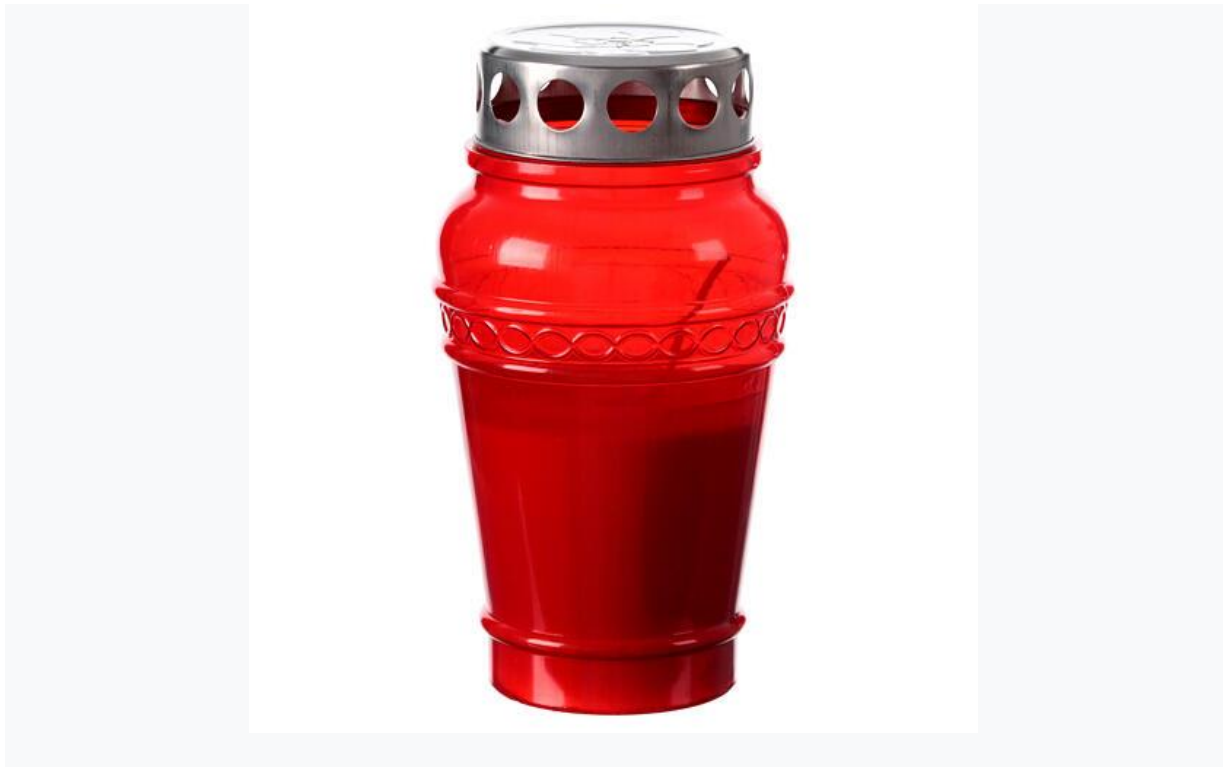

Paraffin memorial candle K2

EAN: 3870634052181

H 17,5 cm x dia. 9,5 cm

Gross weight: 230 g, Net weight: 170 g, deviation in weight: $\pm 5\%$

Burning time: ca. 2 days, max. 55 h, depending on weather conditions

Plastic color: red

Standard packaging: 11 pieces, carton tray with shrink foil.

Pallet height ca. 200 cm, 9 trays in 1 row, 10 rows on a pallet,

Total 990 pieces on the pallet, 1 truck 33 ep 32.670 pieces