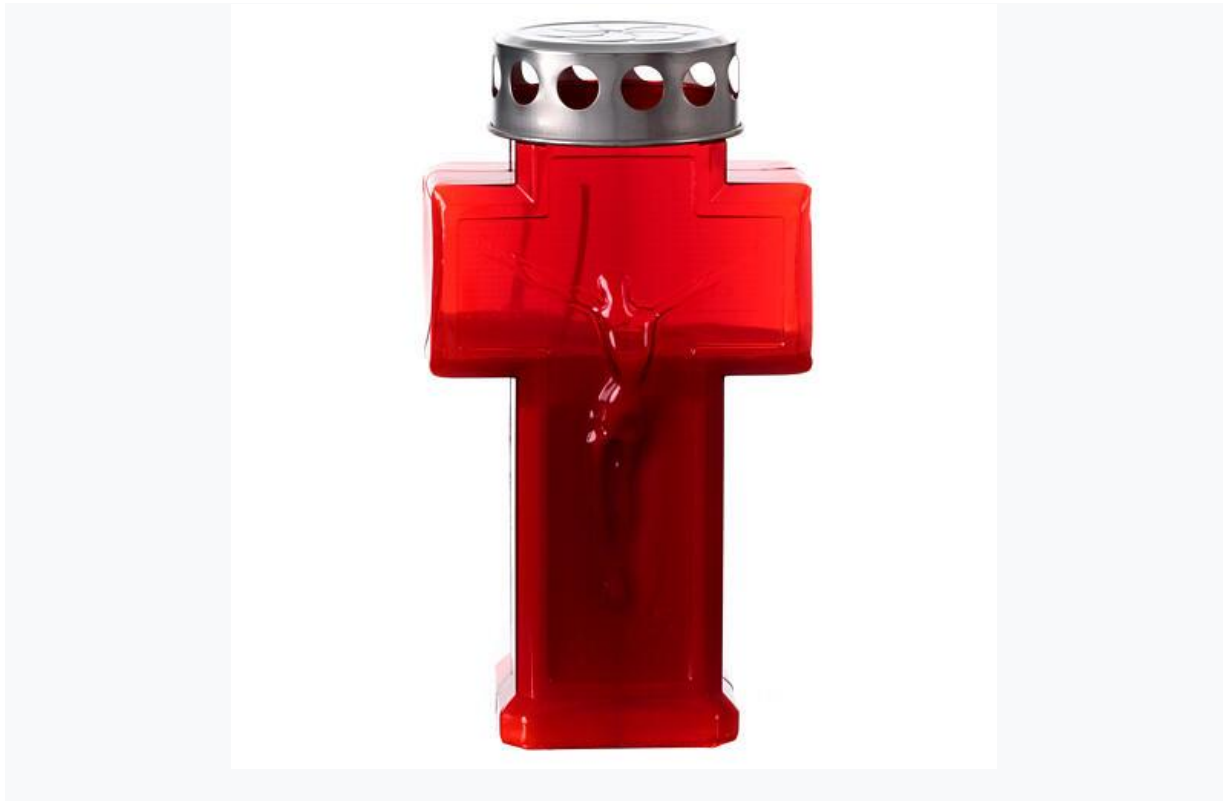

Paraffin memorial candle CROSS

EAN: 3870634000151

H 19,5 cm x dia. 10,5 cm

Gross weight: 230 g, Net weight: 170 g, deviation in weight: $\pm 5\%$

Burning time: ca. 2 days, max. 55 h, depending on weather conditions

Plastic color: red

Standard packaging: 13 pieces, carton tray with shrink foil.

Pallet height ca. 200 cm, 9 trays in 1 row, 9 rows on a pallet,

Total 1053 pieces on the pallet, 1 truck 33 ep 34.749 pieces